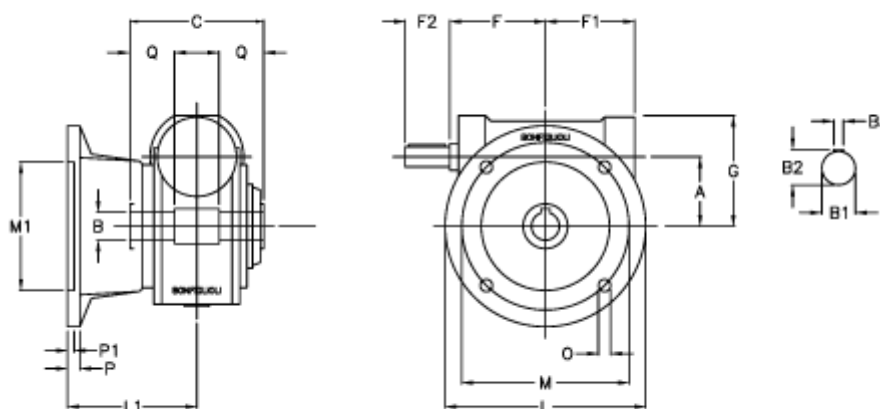

Article number: 3901185007400

Description: Worm gear with solid input shaft
VF 185F-7-HS

Measures

a	= 185.4	F1 = 205	P = 22
B	= 60	F2 = 70	P1 = 20
B1	= 40	g = 267	Q = 65.0
B2	= 43.0	L = 400	
B3	= 12	L1 = 255.0	
C	= 190	m = 350	
Description	= VF 185F-xx-HS	M1 = 280	
F	= 214.5	O = 22.0	